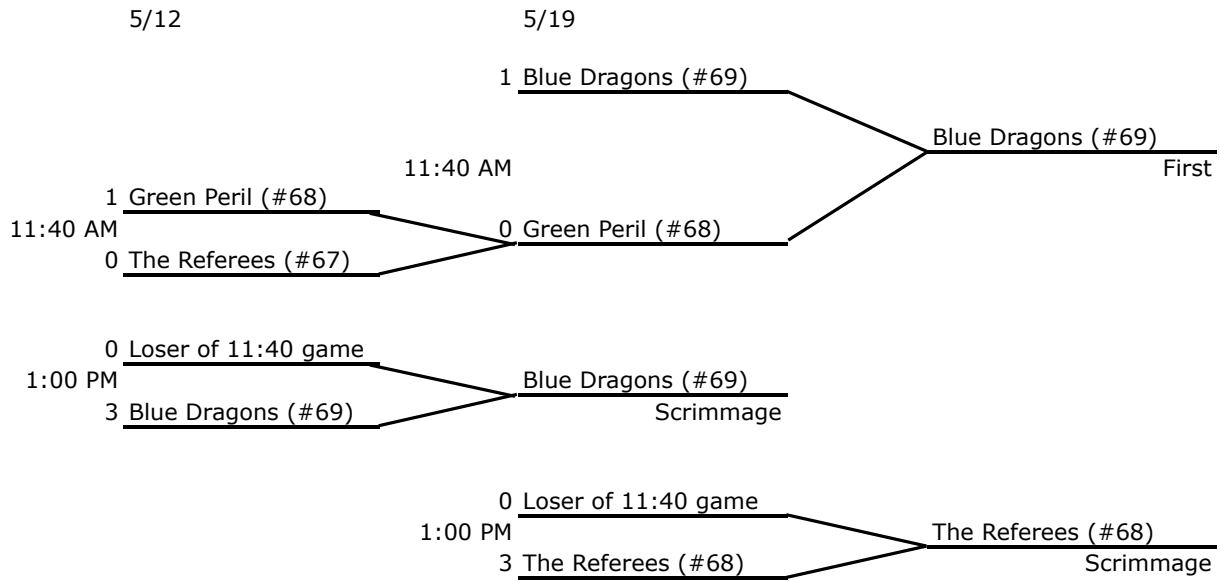

U8 Tournament Games at Lone Hill Park

U10 Tournament Games at Lone Hill Park

U12 Boys Tournament Games at Butcher Park

U15 Boys Tournament Games at Paul Moore Park

U19 Girls Tournament Games at Doerr Park

U19 Boys Tournament Games at Paul Moore Park

U12 Girls Tournament Games at Lone Hill Park

	5/12		5/19
Home	0 Dominating Divas		1 Cheetahs
	4 pts		4+1=5
Visitor	0 Cheetahs		2 Dominating Divas
	4 pts		4+8=12

Point system for scoring U12 Girls & U15 Girls Tournaments

1. 6 points for winning a game
2. 3 points for a Tie
3. 0 points for a loss.
4. One point for each of first three goals scored per team.
5. One point for a shut-out.

1. 6 points for winning a game
2. 3 points for a Tie
3. 0 points for a loss.
4. One point for each of first three goals scored per team/gme
5. One point for a shut-out.

	9:30 AM		
Home	0 White Tigers	4 pts	1 White Tigers
vs	vs		4 pts
Visitors	0 Sour Apples	4 pts	vs
			1 Beastly Bees
			4