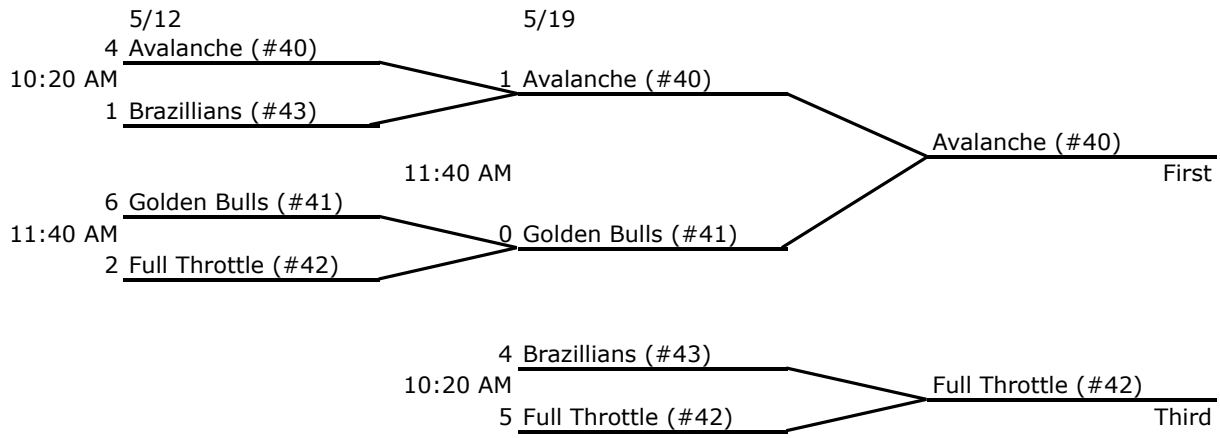

U8 Tournament Games at Lone Hill Park

U10 Tournament Games at Lone Hill Park

U12 Boys Tournament Games at Butcher Park

U15 Boys Tournament Games at Paul Moore Park

U19 Girls Tournament Games at Doerr Park

U19 Boys Tournament Games at Paul Moore Park

U12 Girls Tournament Games at Lone Hill Park

	5/12		5/19
Home	0 Dominating Divas		1 Cheetahs
	4 pts		4+1=5
Visitor	0 Cheetahs		2 Dominating Divas
	4 pts		4+8=12

Point system for scoring U12 Girls & U15 Girls Tournaments

1. 6 points for winning a game
2. 3 points for a Tie
3. 0 points for a loss.
4. One point for each of first three goals scored per team.
5. One point for a shut-out.

1. 6 points for winning a game
2. 3 points for a Tie
3. 0 points for a loss.
4. One point for each of first three goals scored per team/gme
5. One point for a shut-out.

	9:30 AM		
Home	0 White Tigers	4 pts	1 White Tigers
vs	vs		4 pts
Visitors	0 Sour Apples	4 pts	vs
			1 Beastly Bees
			4