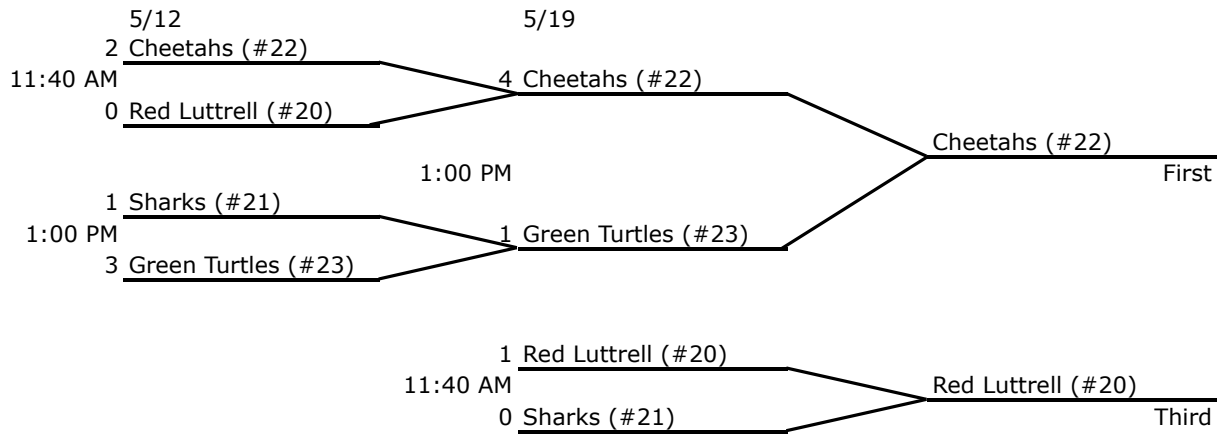

U8 Tournament Games at Lone Hill Park

U10 Tournament Games at Lone Hill Park

U12 Boys Tournament Games at Butcher Park

U15 Boys Tournament Games at Paul Moore Park

U19 Girls Tournament Games at Doerr Park

U19 Boys Tournament Games at Paul Moore Park

U12 Girls Tournament Games at Lone Hill Park

	5/12		5/19
Home	0 Dominating Divas		1 Cheetahs
	4 pts		4+1=5
Visitor	0 Cheetahs		2 Dominating Divas
	4 pts		4+8=12

Point system for scoring U12 Girls & U15 Girls Tournaments

1. 6 points for winning a game
2. 3 points for a Tie
3. 0 points for a loss.
4. One point for each of first three goals scored per team.
5. One point for a shut-out.

1. 6 points for winning a game
2. 3 points for a Tie
3. 0 points for a loss.
4. One point for each of first three goals scored per team/gme
5. One point for a shut-out.

	9:30 AM		
Home	0 White Tigers	4 pts	1 White Tigers
vs	vs		4 pts
Visitors	0 Sour Apples	4 pts	vs
			1 Beastly Bees
			4