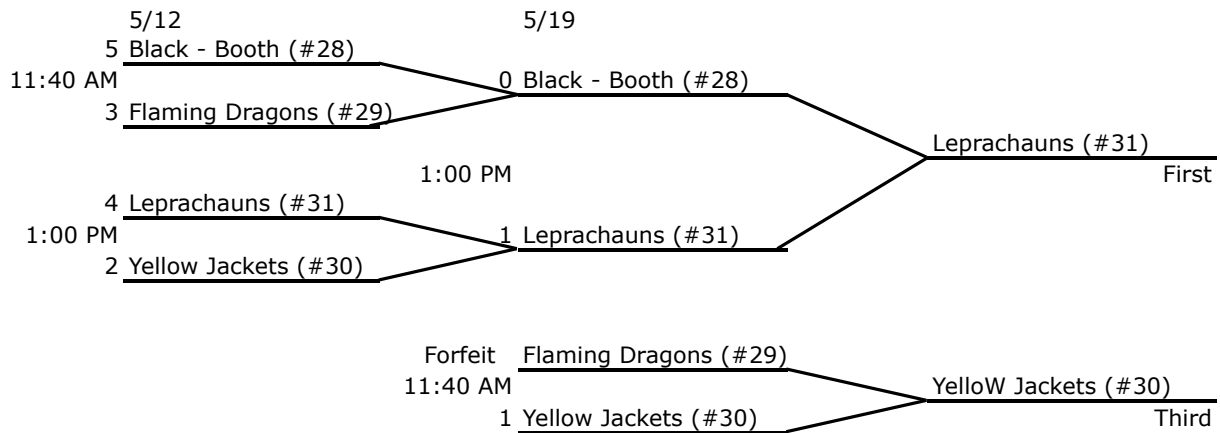

U8 Tournament Games at Lone Hill Park

U10 Tournament Games at Lone Hill Park

U12 Boys Tournament Games at Butcher Park

U15 Boys Tournament Games at Paul Moore Park

U19 Girls Tournament Games at Doerr Park

U19 Boys Tournament Games at Paul Moore Park

U12 Girls Tournament Games at Lone Hill Park

	5/12		5/19
Home	0 Dominating Divas		1 Cheetahs
	4 pts		4+1=5
Visitor	0 Cheetahs		2 Dominating Divas
	4 pts		4+8=12

Point system for scoring U12 Girls & U15 Girls Tournaments

1. 6 points for winning a game
2. 3 points for a Tie
3. 0 points for a loss.
4. One point for each of first three goals scored per team.
5. One point for a shut-out.

1. 6 points for winning a game
2. 3 points for a Tie
3. 0 points for a loss.
4. One point for each of first three goals scored per team/gme
5. One point for a shut-out.

	9:30 AM		
Home	0 White Tigers	4 pts	1 White Tigers
vs	vs		4 pts
Visitors	0 Sour Apples	4 pts	vs
			1 Beastly Bees
			4