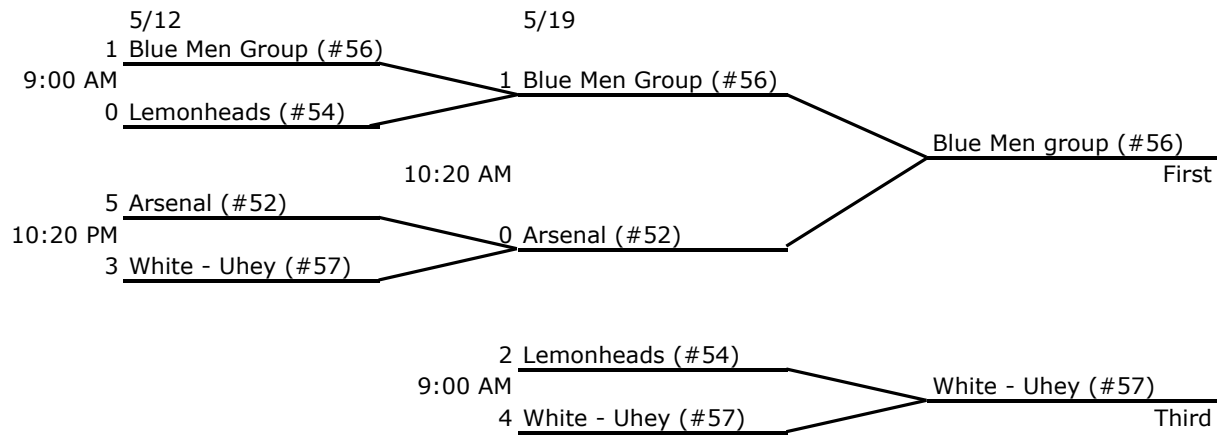

U8 Tournament Games at Lone Hill Park

U10 Tournament Games at Lone Hill Park

U12 Boys Tournament Games at Butcher Park

U15 Boys Tournament Games at Paul Moore Park

U19 Girls Tournament Games at Doerr Park

U19 Boys Tournament Games at Paul Moore Park

U12 Girls Tournament Games at Lone Hill Park

	5/12		5/19
Home	0 Dominating Divas		1 Cheetahs
	4 pts		4+1=5
Visitor	0 Cheetahs		2 Dominating Divas
	4 pts		4+8=12

Point system for scoring U12 Girls & U15 Girls Tournaments

1. 6 points for winning a game
2. 3 points for a Tie
3. 0 points for a loss.
4. One point for each of first three goals scored per team.
5. One point for a shut-out.

1. 6 points for winning a game
2. 3 points for a Tie
3. 0 points for a loss.
4. One point for each of first three goals scored per team/gme
5. One point for a shut-out.

	9:30 AM		
Home	0 White Tigers	4 pts	1 White Tigers
vs	vs		4 pts
Visitors	0 Sour Apples	4 pts	vs
			1 Beastly Bees
			4