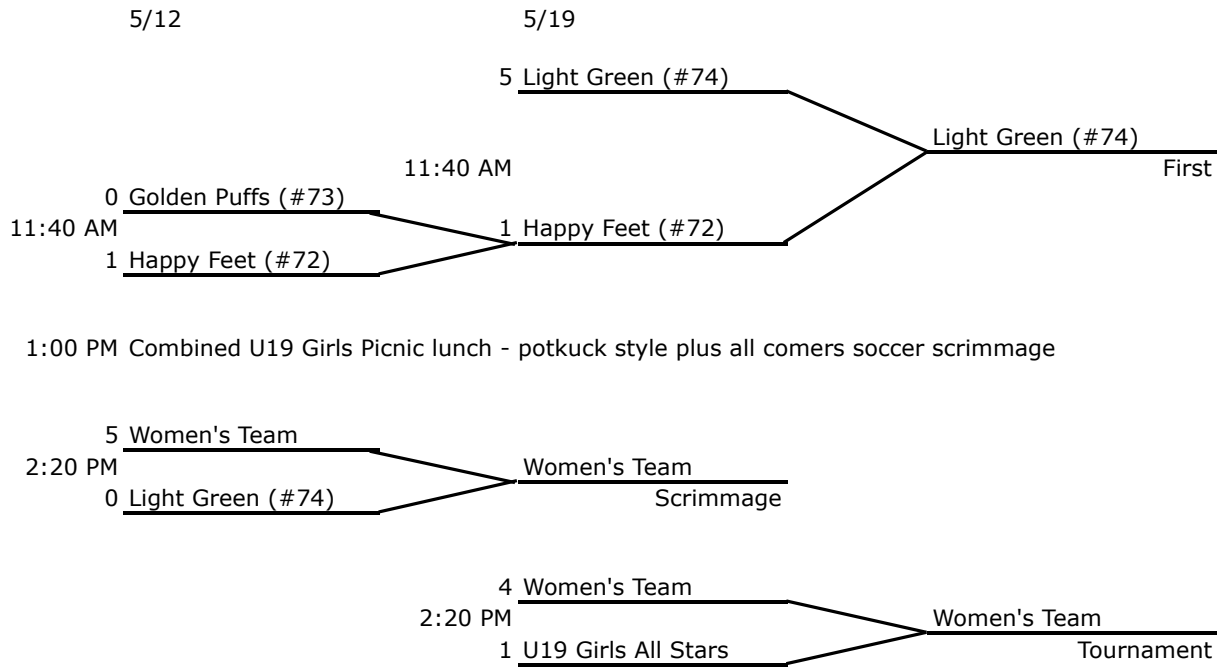

U8 Tournament Games at Lone Hill Park

U10 Tournament Games at Lone Hill Park

U12 Boys Tournament Games at Butcher Park

U15 Boys Tournament Games at Paul Moore Park

U19 Girls Tournament Games at Doerr Park

U19 Boys Tournament Games at Paul Moore Park

U12 Girls Tournament Games at Lone Hill Park

	5/12		5/19
Home	0 Dominating Divas		1 Cheetahs
	4 pts		4+1=5
Visitor	0 Cheetahs		2 Dominating Divas
	4 pts		4+8=12

Point system for scoring U12 Girls & U15 Girls Tournaments

1. 6 points for winning a game
2. 3 points for a Tie
3. 0 points for a loss.
4. One point for each of first three goals scored per team.
5. One point for a shut-out.

1. 6 points for winning a game
2. 3 points for a Tie
3. 0 points for a loss.
4. One point for each of first three goals scored per team/gme
5. One point for a shut-out.

	9:30 AM		
Home	0 White Tigers	4 pts	1 White Tigers
vs	vs		4 pts
Visitors	0 Sour Apples	4 pts	vs
			1 Beastly Bees
			4